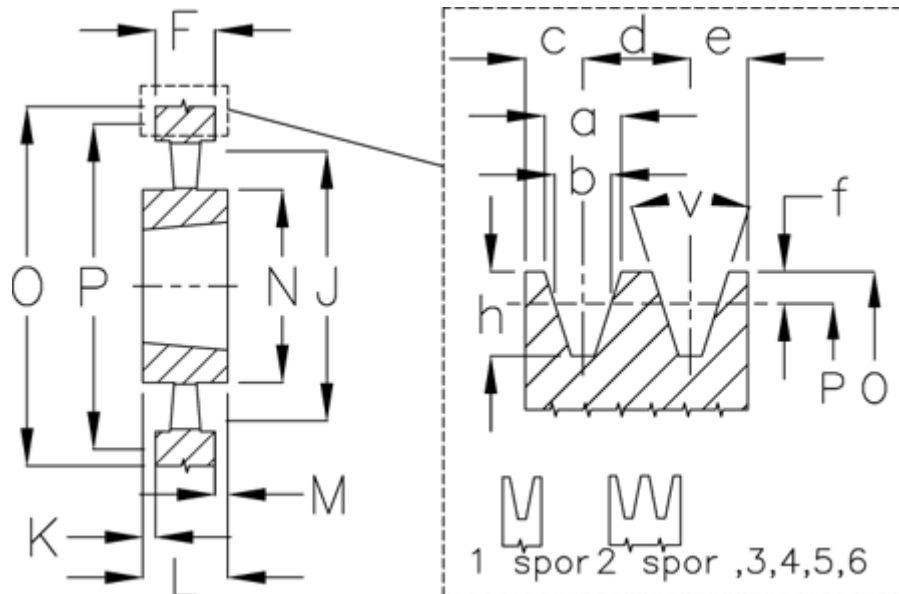

Article number: 604112063003

Description: V-belt pulley SPC 630/3 TL4040

## Measures

a	= 22.0	For bush	= 4040	O	= 639.6
b	= 19.0	h	= 23.8	P	= 630
Bush $\zeta$ max	= 100	J	= 574	Type	= SPC
c	= 17.0	K	= 8,5	v	= 38 grader
d	= 25.5	L	= 102		
e	= 17.0	m	= 8.5		
f	= 4.8	N	= 210		
F	= 85	Number of ribs	= 3		